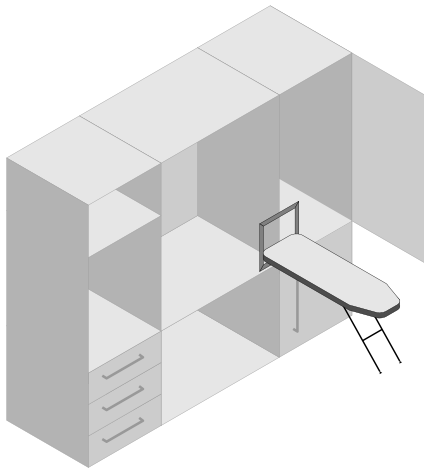

high cabinet pull outs

Featured:

1. Pullout Swivel Ironing Board
2. Pull Out Premier Mirror Matt Black
3. Pullout Swivel Ironing Board
4. Pull Out Premier Mirror Chrome