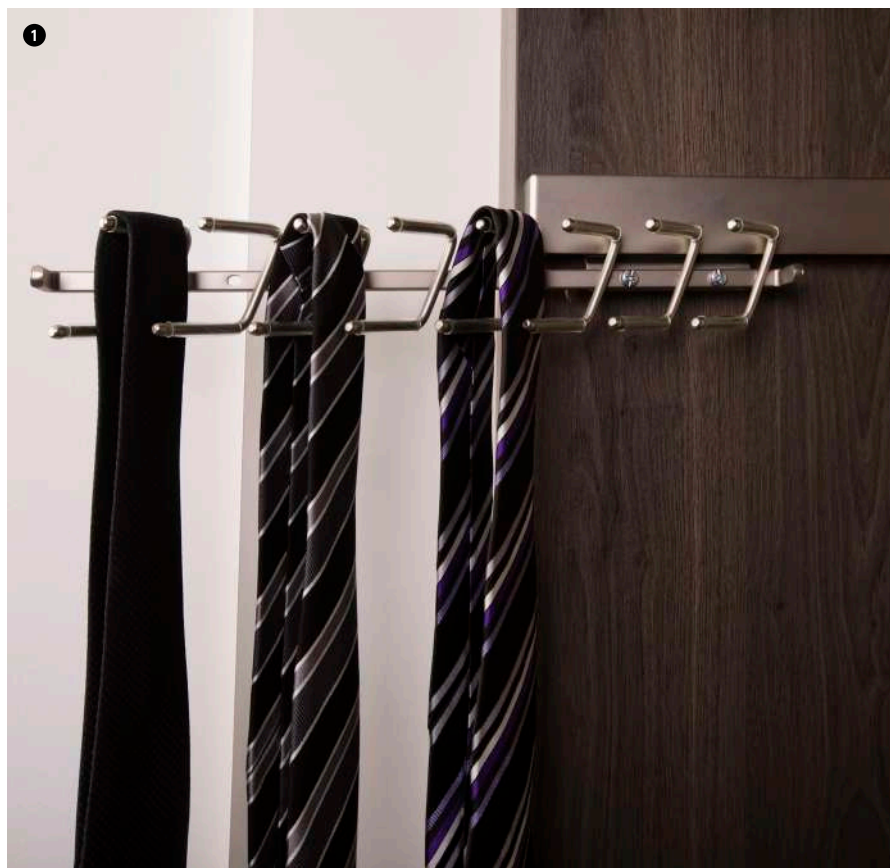

Circular End Flange

Features	Code	Ø	Finish
• Suits circular rods	EFLANGE19	19	Chrome
	EFLANGE25	25	Chrome

wall accessories

Featured:

1. Deluxe Sliding Tie Rack
2. Deluxe Sliding Belt Rack
3. Deluxe Sliding Tie Rack
4. Deluxe Sliding Valet Rod
5. Dress Hanger Rail