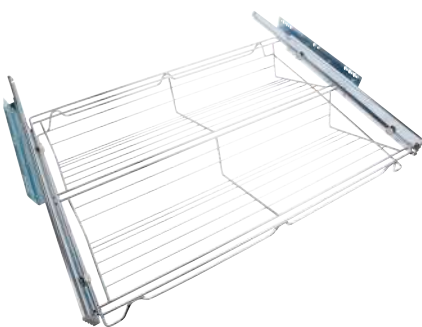

Shoe Rack

Features

- Pull out
- Module: 800mm
- Side mounted only

CH - Chrome

Code	Width	Depth	Height	Finish
WBCSR080SM	697	520	105	CH