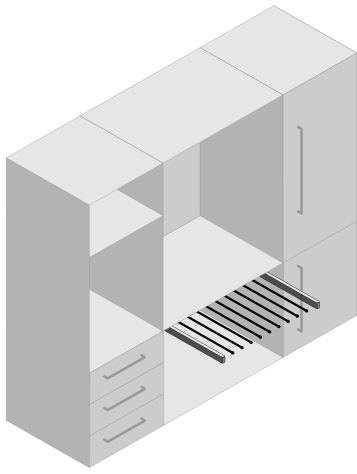

Deluxe Sliding Valet Rod

Features	Code	Width	Depth	Height	Finish
• Pullout	WBC1400SV	29	350	80	Chrome
• Right/left hand mounting					

Dress Hanger Rail

Features	Code	Depth	Height	Finish
• 4 adjustable levels	WBC8035	276	76	Chrome
• 6 holes				

wardrobe

lower shelf pull outs

- Featured:**
1. Pants Rack
 2. Pants Rack
 3. Shoe Rack
 4. Trousler Rack

Pants Rack

Features

- Soft closing
- Chrome Rails: 7, 10 or 17

MB - Matt Black
SN - Satin Nickel

Code	Width	Depth	Height	Rails	Length	Finish
WBCPR450MB	415	350	100	7	450	MB
WBCPR600MB	565	350	100	10	600	MB
WBCPR450SN	415	350	100	7	450	SN
WBCPR600SN	565	350	100	10	600	SN
WBCPR900SN	865	350	100	17	900	SN