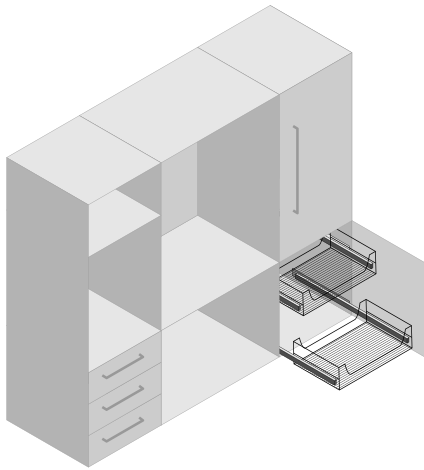

Pullout Swivel Ironing Board

Features	Code	Width	Depth	Height		Finish
• Left hand or right hand mounting	WBC8560SCMB	475	346	115	Close	Matt black
• Ironing board folds and swivels for ease of use		346-950	300-950	115	Open	

Pop-Out Ironing Board

Features	Code	Width	Depth	Height		Finish
• Soft closing	WBC7860SCMB	160	342	1100	Close	Matt black
• Left hand or right hand mounting		342	1100	965	Open	

Pull Out Premier Mirror

Features	Code	Width	Depth	Height		Finish
• Soft-closing	WBC7835SCMB	50	345	1200	Close	Matt black
		345	45	1200	Open	
• Soft-closing	WBC7835SC	50	345	1200	Close	Chrome
		345	45	1200	Open	

lower cabinet pull outs

Featured:
1. Pullout Chrome Baskets

Pullout Chrome Baskets

Features	Code	Width	Depth	Height	Module
<ul style="list-style-type: none"> • Chrome finish • Soft closing • Suitable for kitchen cupboards or pantry cabinets • Suits 16-18mm thick carcass as the runner has some tolerances in it. • Soft close runners included 	WBC04040SC	360-368	470	145	400
	WBC04045SC	410-418	455	145	450
	WBC04050SC	460-468	455	145	500
	WBC04060SC	560-568	455	145	600
	WBC04070SC	660-668	455	145	700
	WBC04080SC	760-768	455	145	800
	WBC04090SC	860-868	455	145	900
	WBC04245SC	410-418	455	210	450
	WBC04250SC	460-468	455	210	500
	WBC04260SC	560-568	455	210	600
	WBC04280SC	760-768	455	210	800
	WBC04290SC	860-868	455	210	900