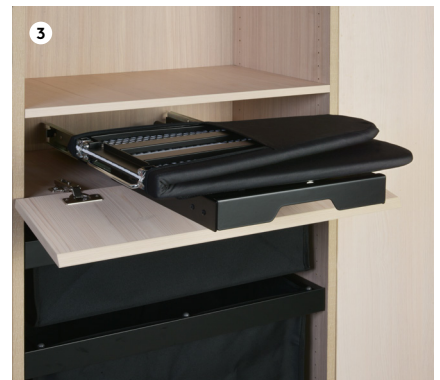

Pullout Swivel Ironing Board

Features	Code	Width	Depth	Height		Finish
• Left hand or right hand mounting	WBC8560SCMB	475	346	115	Close	Matt black
• Ironing board folds and swivels for ease of use		346-950	300-950	115	Open	