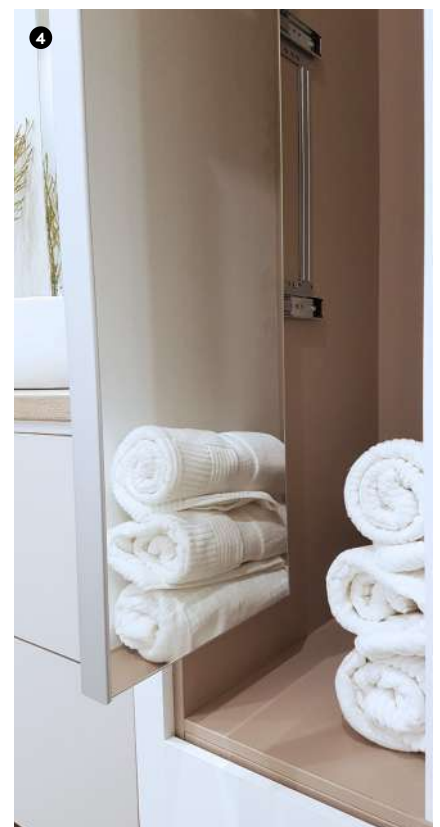

wardrobe

lower shelf pull outs

- Featured:**
1. Pants Rack
 2. Pants Rack
 3. Shoe Rack
 4. Trousler Rack

Pants Rack

Features

- Soft closing
- Chrome Rails: 7, 10 or 17

MB - Matt Black
SN - Satin Nickel

Code	Width	Depth	Height	Rails	Length	Finish
WBCPR450MB	415	350	100	7	450	MB
WBCPR600MB	565	350	100	10	600	MB
WBCPR450SN	415	350	100	7	450	SN
WBCPR600SN	565	350	100	10	600	SN
WBCPR900SN	865	350	100	17	900	SN

CH - Chrome

Code	Width	Depth	Height	Finish
WBCSR080SM	697	520	105	CH

high cabinet pull outs

Featured:

1. Pullout Swivel Ironing Board
2. Pull Out Premier Mirror Matt Black
3. Pullout Swivel Ironing Board
4. Pull Out Premier Mirror Chrome

Pullout Swivel Ironing Board

Features	Code	Width	Depth	Height		Finish
• Left hand or right hand mounting	WBC8560SCMB	475	346	115	Close	Matt black
• Ironing board folds and swivels for ease of use		346-950	300-950	115	Open	