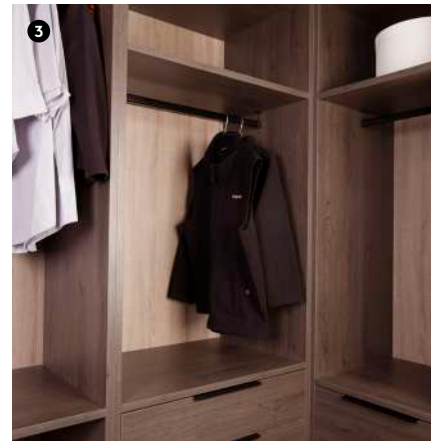

Featured:

1. Pull Out/Down Closet Rack drawn
2. Pull Out/Down Closet Rack and Pants Rack
3. Oval Rod
4. Oval Rod and Oval End Pillar

Pull Out/Down Closet Rack

Features	Code	Width	Depth	Height	Finish
• 12kg capacity	WBCLB60SN	600	320	800	Satin Nickel
• Soft closing and opening	WBCLB90SN	900	320	800	Satin Nickel
	WBCLB90MB	900	320	800	Matt Black